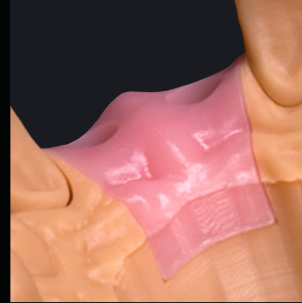

Print@Dreve – This is **new**

A Dreve Company

.... Indirect bonding tray
39,90 €

.... Gingiva mask
from 9,80 €

Print@Dreve – This **distinguishes** us

That's digitalisation!

Print@Dreve is the order portal for those who prefer to have it printed in industry standard: